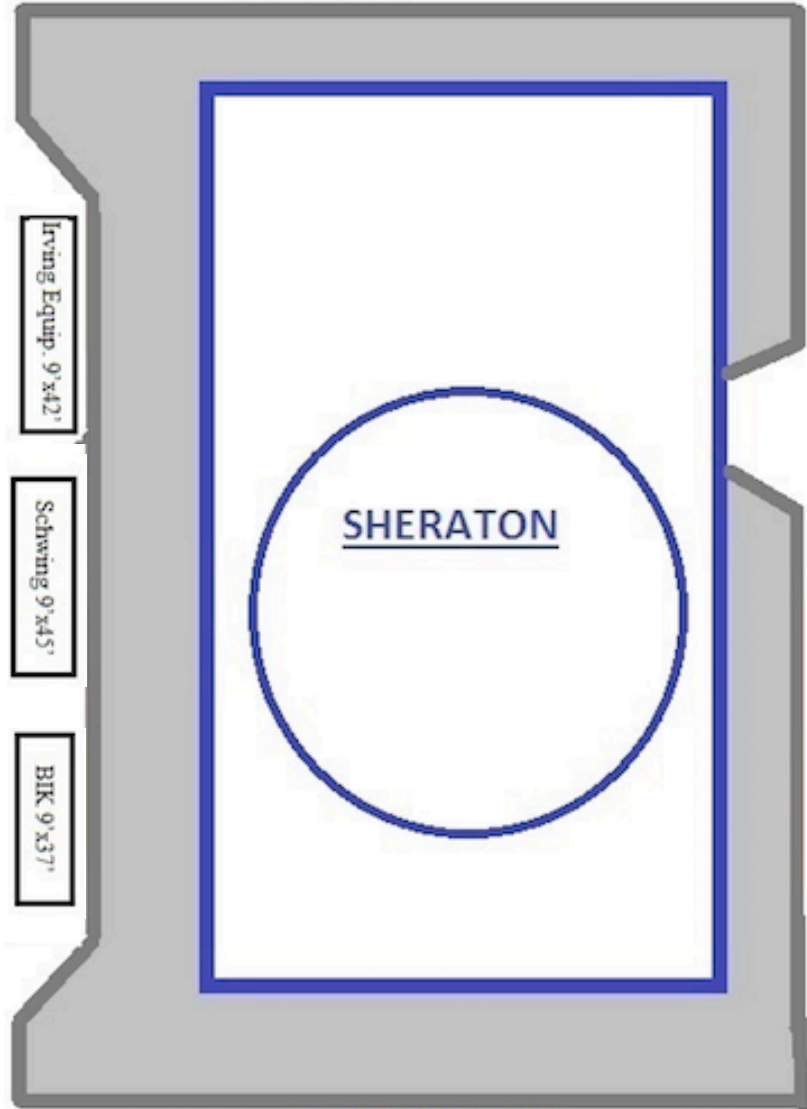

7th Ave.

Church Street

UNION STREET

Stage

SHACKALICIOUS

LIL CHOO CHOO BBQ

SAY CONCH

Putmeister 9'x40'

AutoCar 9'x40'

Gravel Conveyors

Loop Belt